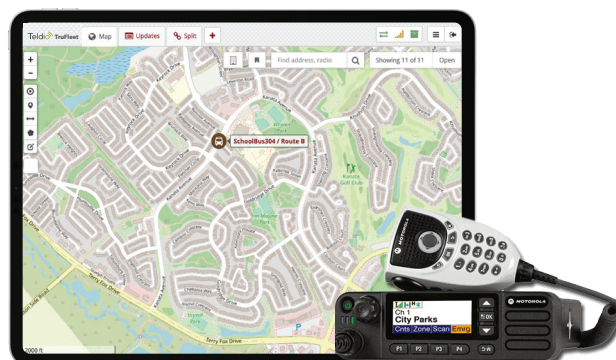

#### EMERGENCY MONITORING

Identify and resolve potential threats before they escalate - receive notifications with employee locations when emergencies arise.

## ENHANCE YOUR MOTOTRBO RADIOS WITH PRECISION LOCATION CAPABILITIES AND AUTOMATION

Stay connected to your employees, vehicles, and assets around the clock and in real-time by tracking the location and movements of MOTOTRBO radios. Teldio TruFleet improves communication with your remote workers to enhance productivity and ensure the safety of your employees and valuable assets.

### Indoor Tracking

#### Monitor Your Employees Location and Safety

Track the location of your personnel to quickly find employees in an emergency, or direct the closest person to an event.