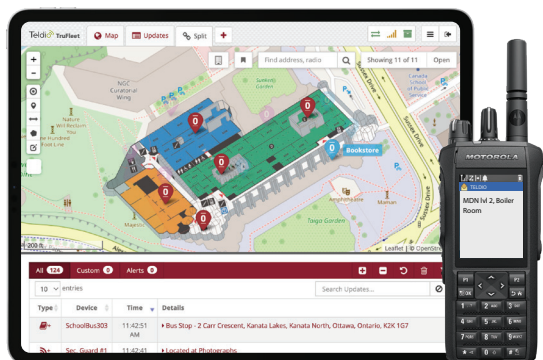

ENHANCE YOUR MOTOTRBO RADIOS WITH PRECISION LOCATION CAPABILITIES AND AUTOMATION

Stay connected to your employees, vehicles, and assets around the clock and in real-time by tracking the location and movements of MOTOTRBO radios. Teldio TruFleet improves communication with your remote workers to enhance productivity and ensure the safety of your employees and valuable assets.

Indoor Tracking

Monitor Your Employees Location and Safety

Track the location of your personnel to quickly find employees in an emergency, or direct the closest person to an event.