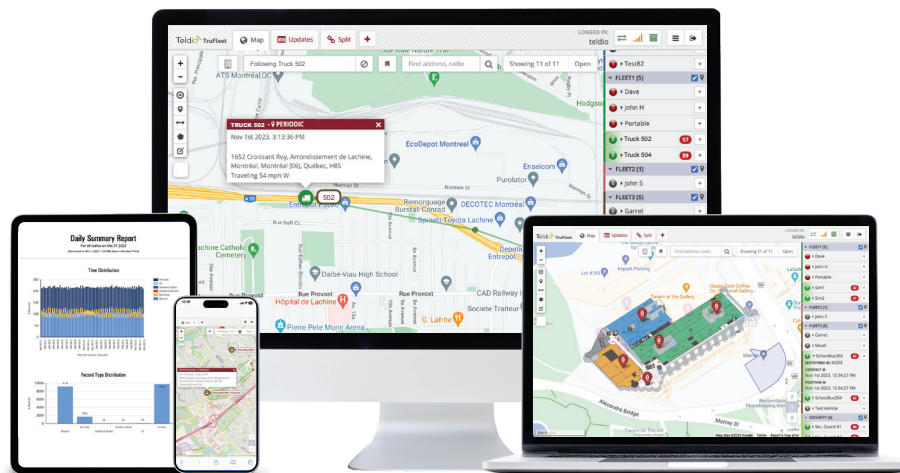

## Location Tracking and Fleet Management

Track and manage people, vehicles, and assets, both indoors and outdoors using your two-way radio network.

### HOW IT WORKS

Teldio TruFleet tracks, monitors, and manages your employees, fleets, and assets in real-time using rich and intuitive web-based interface which can be accessed on your desktop, tablet, or mobile phone to improve communication, enhance productivity and increase safety.

#### EMERGENCY MONITORING

Identify and resolve potential threats before they escalate - receive notifications with employee locations when emergencies arise.

#### Monitor Your Employees Location and Safety

Track the location of your personnel to quickly find employees in an emergency, or direct the closest person to an event.